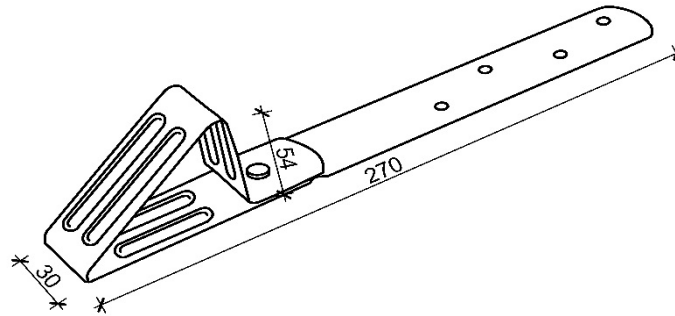

Döcke PIE Snowguards

1. Product description.

Döcke PIE Snowguards are metal corners with a colored polymer coating designed for use with bitumen shingles. The long part has mounting holes for fixation with nails. The available color – chocolate.

2. Product usage.

Döcke PIE Snowguards prevent snow from sliding down the roof, contributing to its uniform melting.

3. Geometric parameters.

No	Indicators description, units measurements	Value
1	Length, mm	270
2	Width, mm	30
3	Corner height, mm	54

4. Logistics characteristics.

No	Indicators description, units measurements	Value
1	Weight 1 pcs, kg.	0,15
2	Gross package weight, kg	13,8
3	Quantity in a package, pcs.	90
4	Package dimensions, mm.	480x230x170