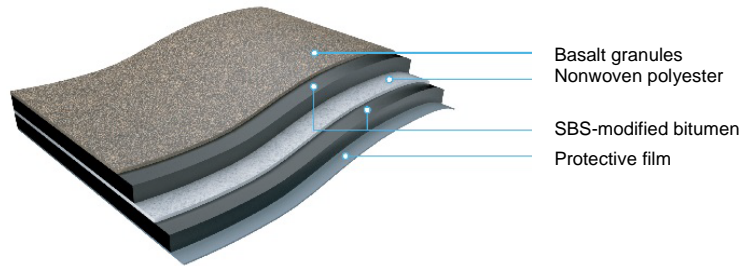

Valley membrane Döcke PIE/ 1000
1. Product description.

The Valley membrane Döcke PIE / 1000 is a reinforced with SBS-modified bitumen polyester covered with basalt granulate roll material. The bottom surface of the Döcke PIE / 1000 is covered with a protective film. The Valley membrane Döcke PIE / 1000 is produced in seven colors: red, brown, copper, green, blue, graphite, coffee.

2. Product usage.

The Valley membrane Döcke PIE / 1000 is designed for waterproofing the roofing valleys and the contact points with walls and pipes (chimneys) when installing bitumen shingles.

3. Geometric parameters.

No	Indicators description, units measurements	Value
1	Roll total area, m ²	10 ± 0,1
2	Length, m (referential)	10
3	Width, mm (referential)	1 000

4. Physical and mechanical properties.

No	Indicators description, units measurements	Value
1	Maximum tensile force, N, not less than	550
2	Tensile strength using a nail, N, not less than	100
3	Flexibility on the bar R = 25 ± 0.2 mm, ° C, not higher	-10
4	Heat resistance, 2 hours at a temperature, ° C not higher	90
5	Water resistance at a pressure of not less than 0.2 MPa for 2 hours	pass
6	Water absorption for 24 hours,% mass, not more than	2
7	Granules loss, gram per sample, not more than	2
8	UV-resistance (60 cycles)	pass